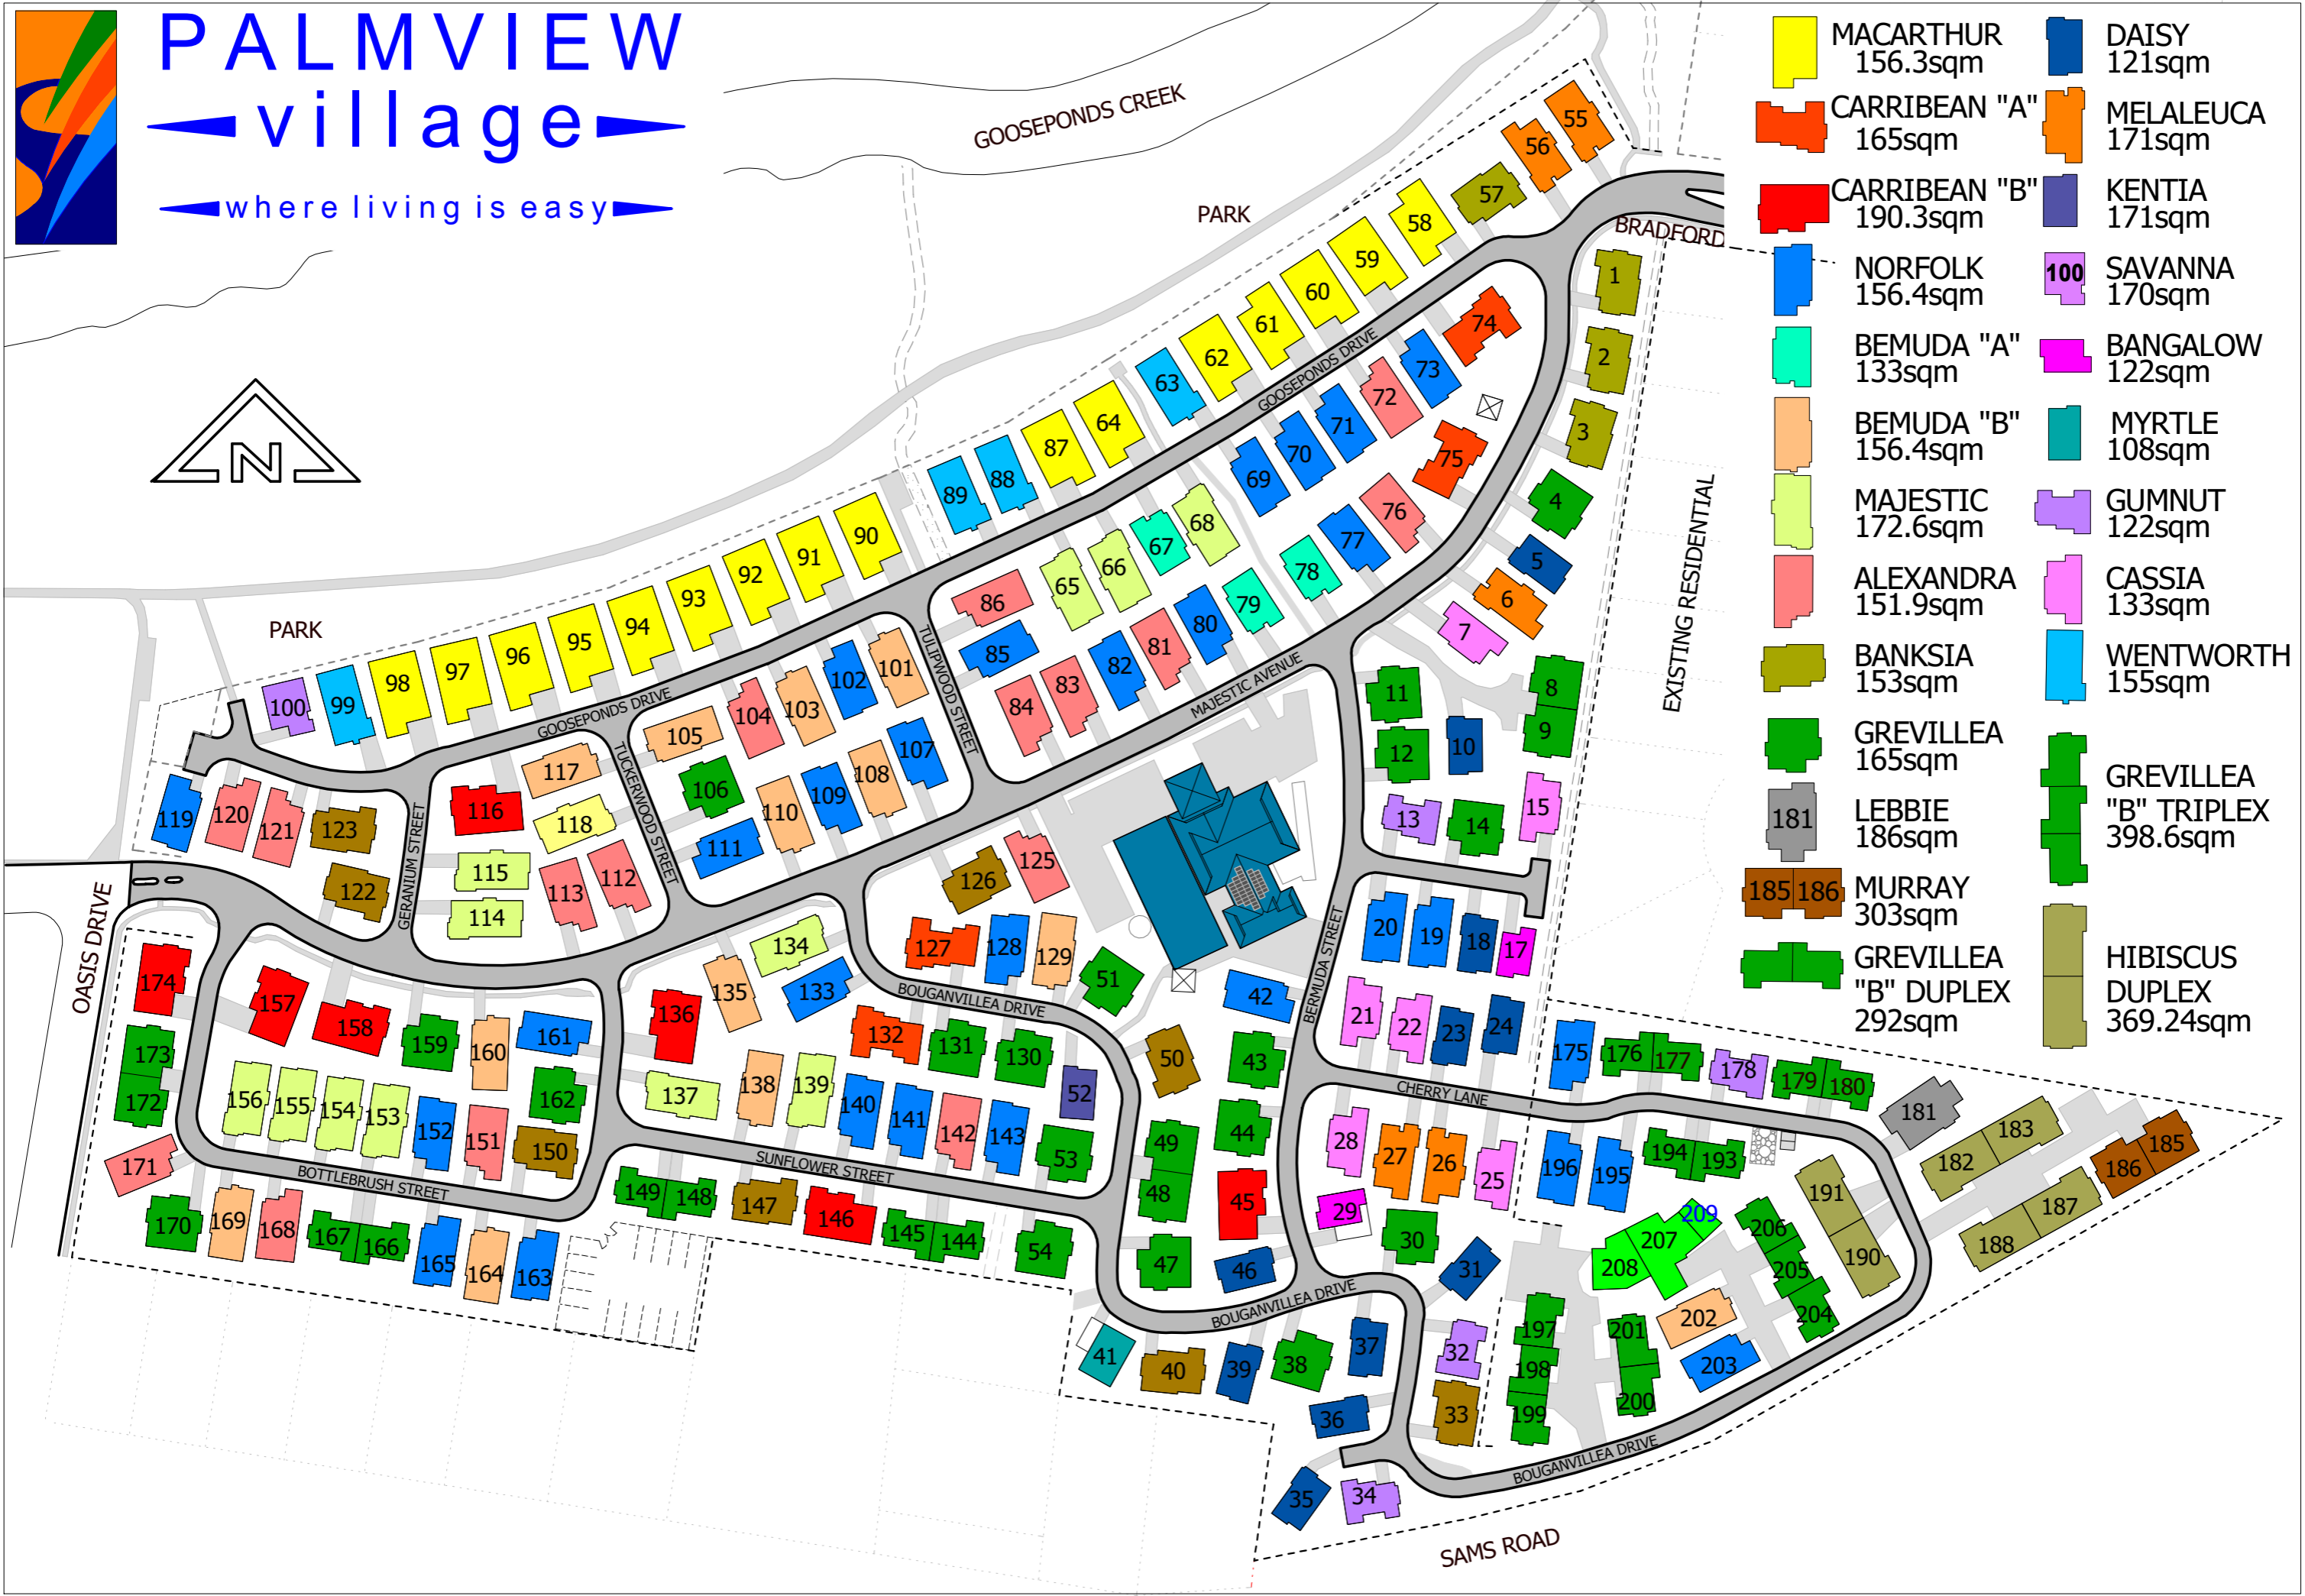

PALMVIEW village

where living is easy

MACARTHUR 156.3sqm	DAISY 121sqm
CARRIBEAN "A" 165sqm	MELALEUCA 171sqm
CARRIBEAN "B" 190.3sqm	KENTIA 171sqm
NORFOLK 156.4sqm	100 SAVANNA 170sqm
BEMUDA "A" 133sqm	BANGALOW 122sqm
BEMUDA "B" 156.4sqm	MYRTLE 108sqm
MAJESTIC 172.6sqm	GUMNUT 122sqm
ALEXANDRA 151.9sqm	CASSIA 133sqm
BANKSIA 153sqm	WENTWORTH 155sqm
GREVILLEA 165sqm	GREVILLEA "B" TRIPLEX 398.6sqm
181 LEBBIE 186sqm	
185/186 MURRAY 303sqm	
GREVILLEA "B" DUPLEX 292sqm	HIBISCUS DUPLEX 369.24sqm