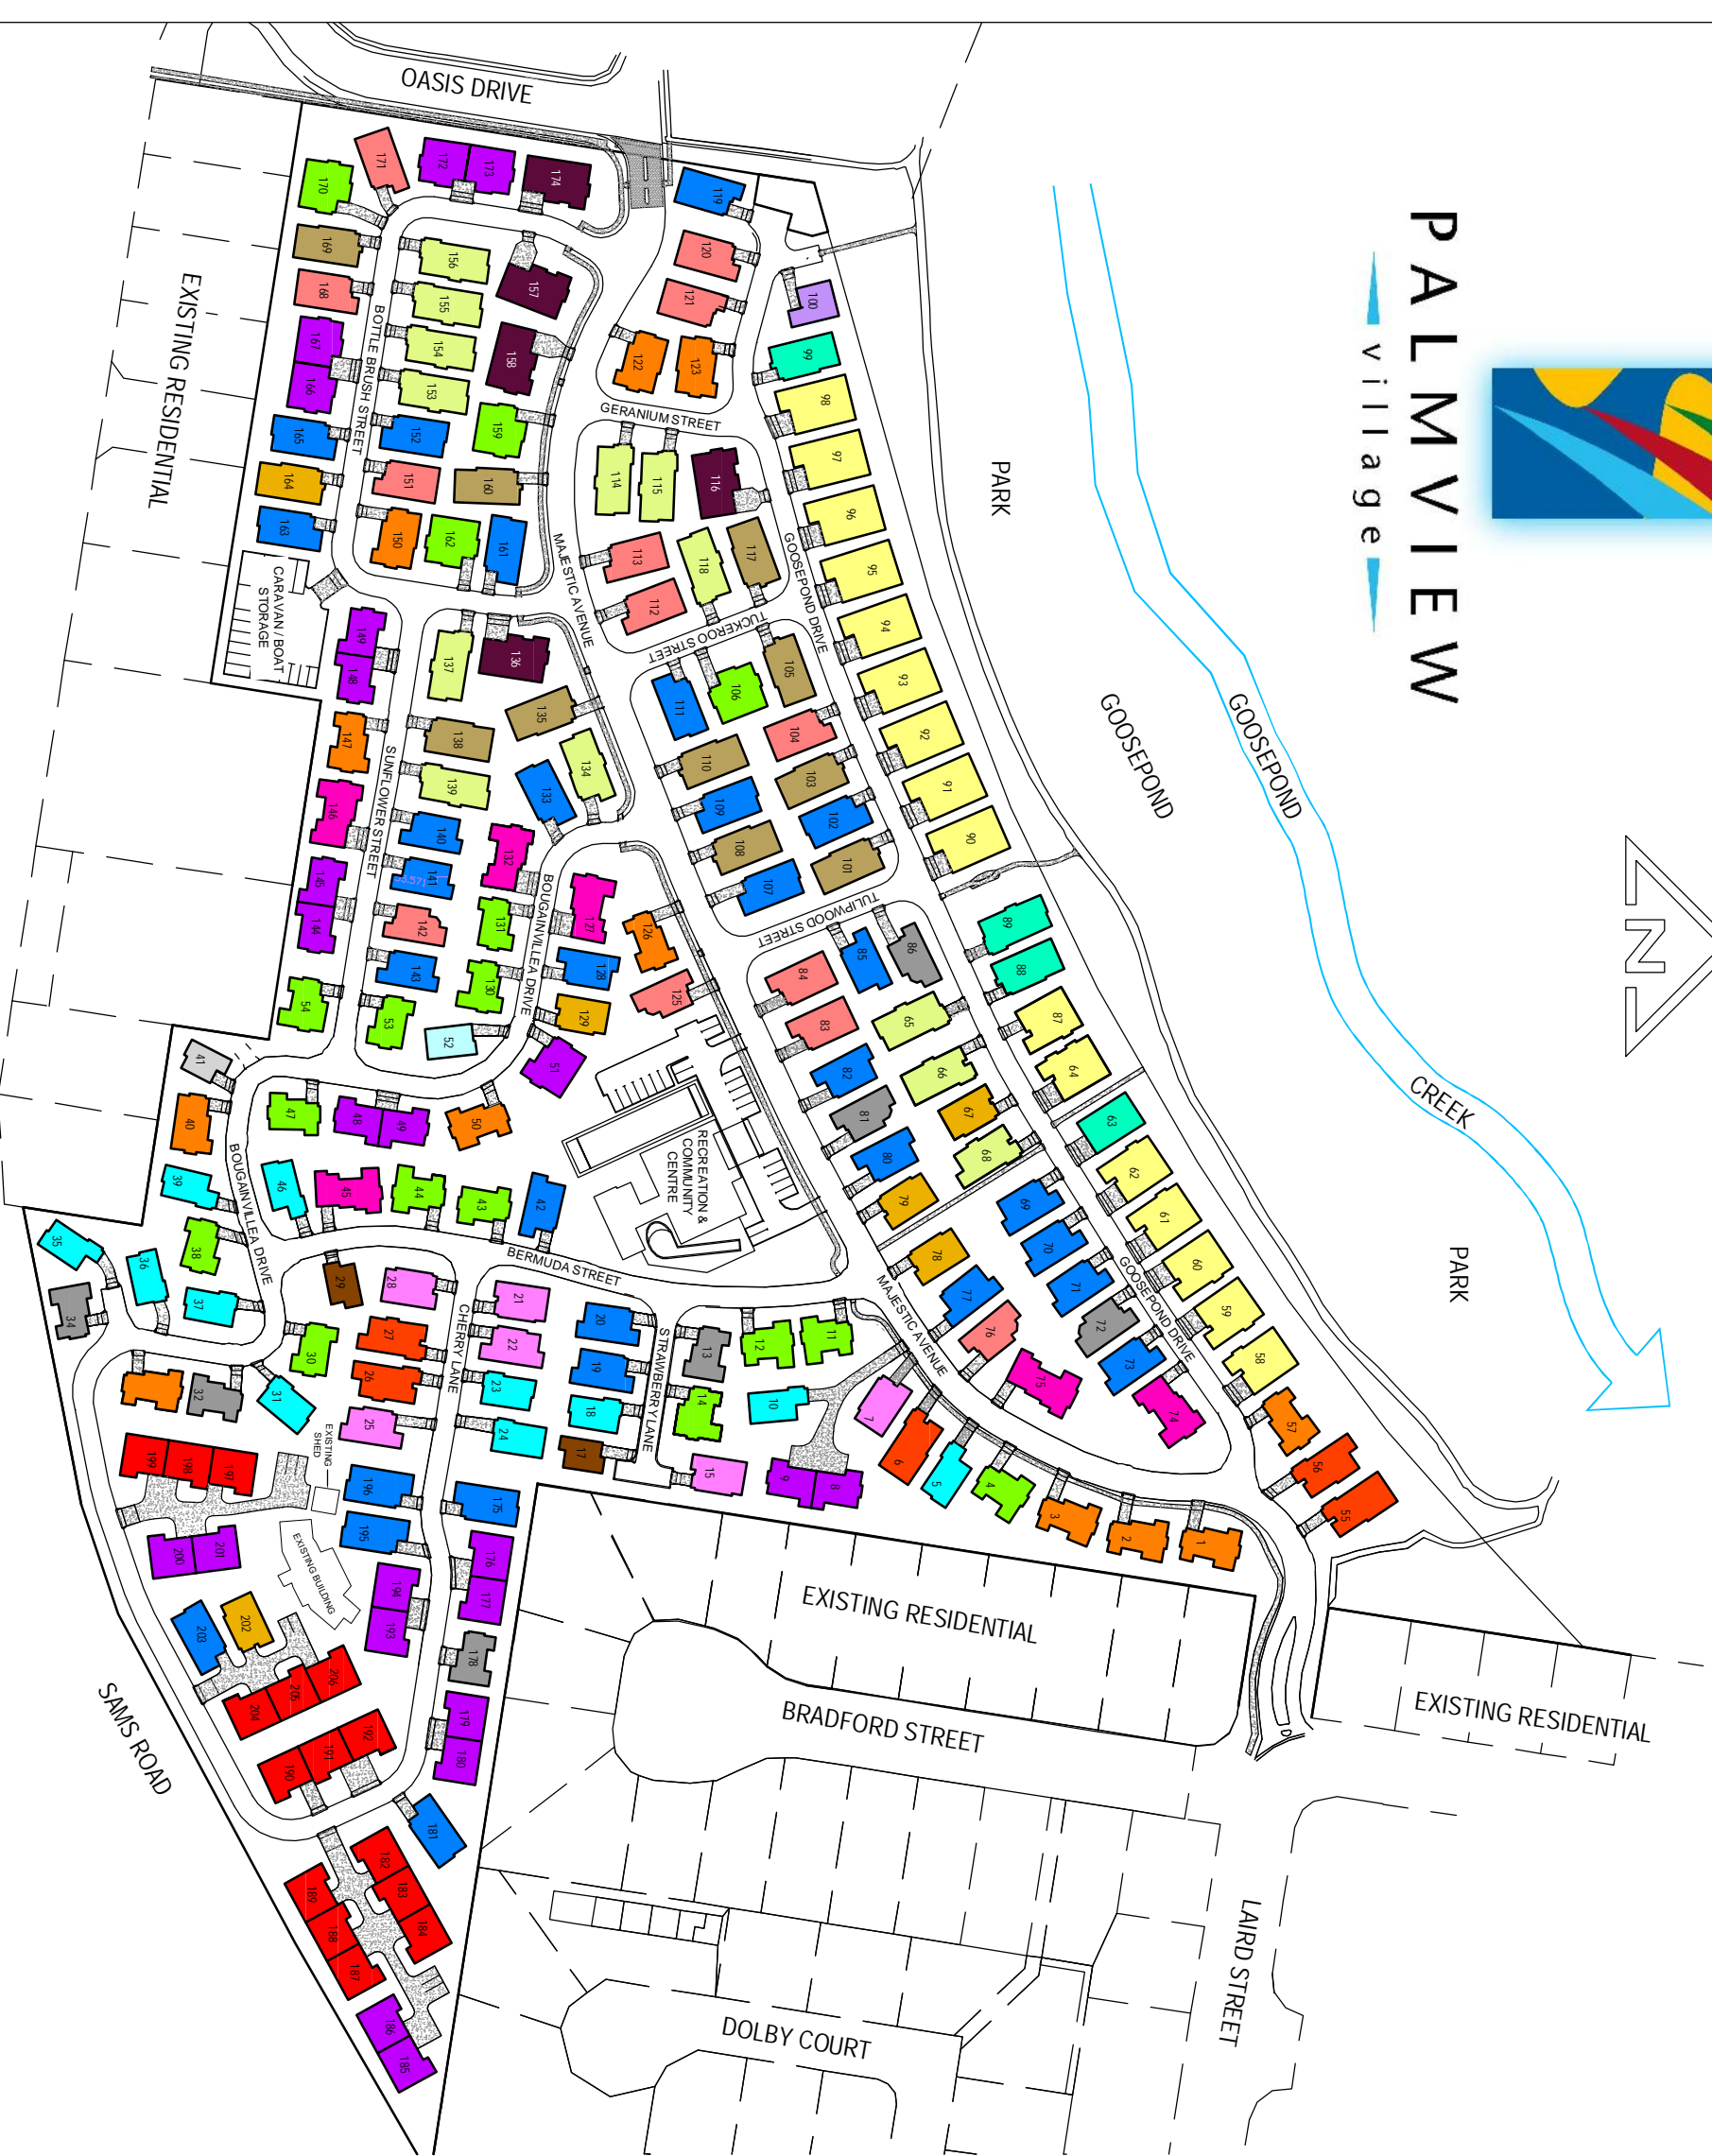

PALMVIEW village

where living is easy

where living is easy

MACARTHUR
156.3m²

CARRIBEANA
165m²

CARRIBEANB
190.3m²

NORFOLK
156.4m²

BERMUDA
133m²

BERMUDAB
156.4m²

MAJESTIC
172.6m²

ALEXANDRA
151.9m²

BANKSIA
153m²

GREVILLEA
165m²

GREVILLEA 'B' DUPLEX
292m²

DAISY
121m²

MELALEUCA
177m²

KENTIA

SAVANNAH

BANGALOW
122m²

MYRTLE
108m²

GUANUT
122m²

CASSIA
133m²

WENTWORTH
155m²

GREVILLEA 'B' TRIPLEX